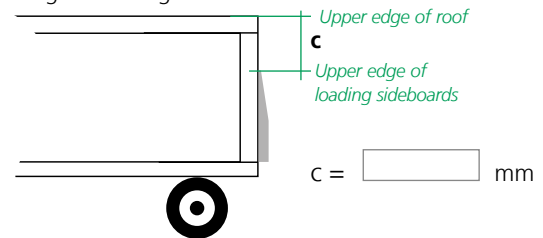

### Construction parameter

- Standard width 2550 mm (mounted with panel)
  - Adjustable width until max. 2550 mm (mounted with panel)
- mm

Height TailWing

- Construction kit not mounted without panel until width of 2600 mm with panel-height 400 - 900 mm for adjusting on yourself
- Construction kit not mounted without panel until width of 2600 mm with panel-height 901 - 1200 mm for adjusting on yourself